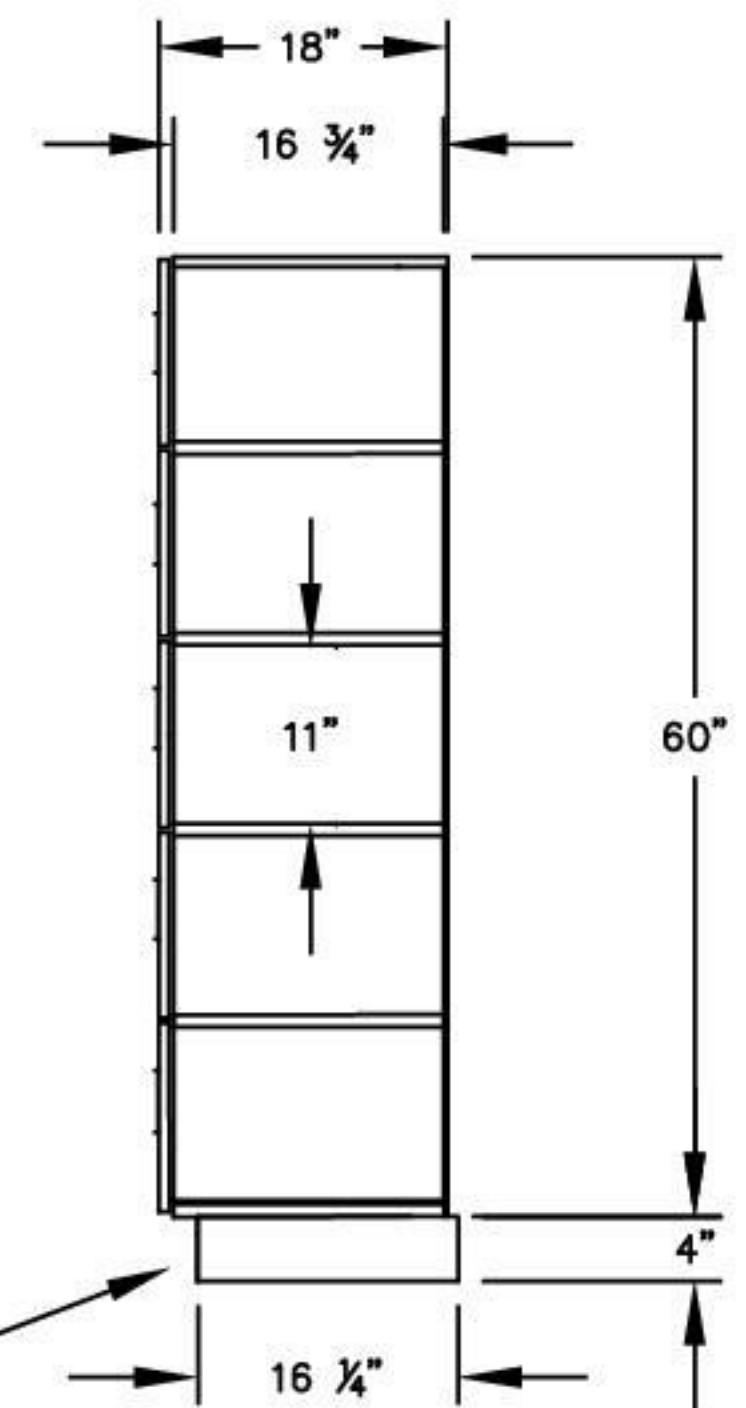

(NOTE: DESIGNER LOCKER SHOWN WITHOUT SIDE PANEL OR SLOPING HOOD. PLEASE ORDER SEPARATELY.)

**MODEL #35358**  
**12" WIDE FIVE TIER BOX STYLE**  
**DESIGNER WOOD LOCKER – 3 WIDE**

(15) LOCKER COMPARTMENTS  
 EACH COMPARTMENT:  
 10-3/4" W x 11" H x 16-3/4" D

**SIDE VIEW**

(BASES ARE MADE OF INDUSTRIAL GRADE PARTICLEBOARD AND ARE COVERED IN A DURABLE BLACK LAMINATE. PLEASE SET BASE TO ALLOW 5/8" BETWEEN THE BACK OF THE LOCKER AND THE WALL FOR AIR VENTILATION.)

**MODEL #35358**

12" WIDE FIVE TIER BOX STYLE  
 DESIGNER WOOD LOCKER  
 FIVE FEET HIGH (ADD 4" FOR BASE)

AVAILABLE FINISHES: GRAY, BLUE, BLACK,  
 MAPLE, CHERRY OR MAHOGANY