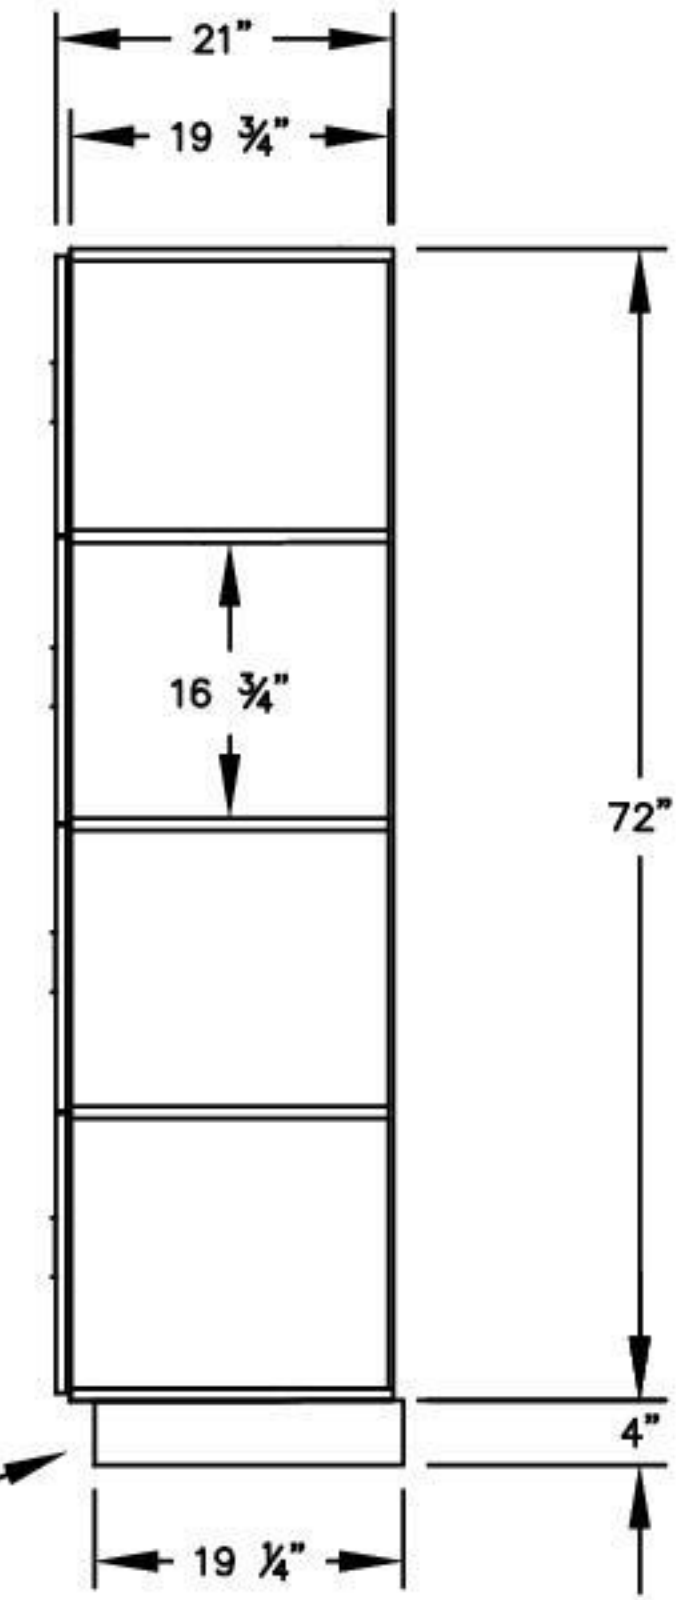

(NOTE: DESIGNER LOCKER SHOWN WITHOUT SIDE PANEL OR SLOPING HOOD. PLEASE ORDER SEPARATELY.)

**MODEL #34361**  
**12" WIDE FOUR TIER**  
**DESIGNER WOOD LOCKER – 3 WIDE**

(12) LOCKER COMPARTMENTS  
 EACH COMPARTMENT:  
 10-3/4" W x 17" H x 19-3/4" D

**SIDE VIEW**

(BASES ARE MADE OF INDUSTRIAL GRADE PARTICLEBOARD AND ARE COVERED IN A DURABLE BLACK LAMINATE. PLEASE SET BASE TO ALLOW 5/8" BETWEEN THE BACK OF THE LOCKER AND THE WALL FOR AIR VENTILATION.)

**MODEL #34361**

12" WIDE FOUR TIER  
 DESIGNER WOOD LOCKER  
 SIX FEET HIGH (ADD 4" FOR BASE)

AVAILABLE FINISHES: GRAY, BLUE, BLACK,  
 MAPLE, CHERRY OR MAHOGANY