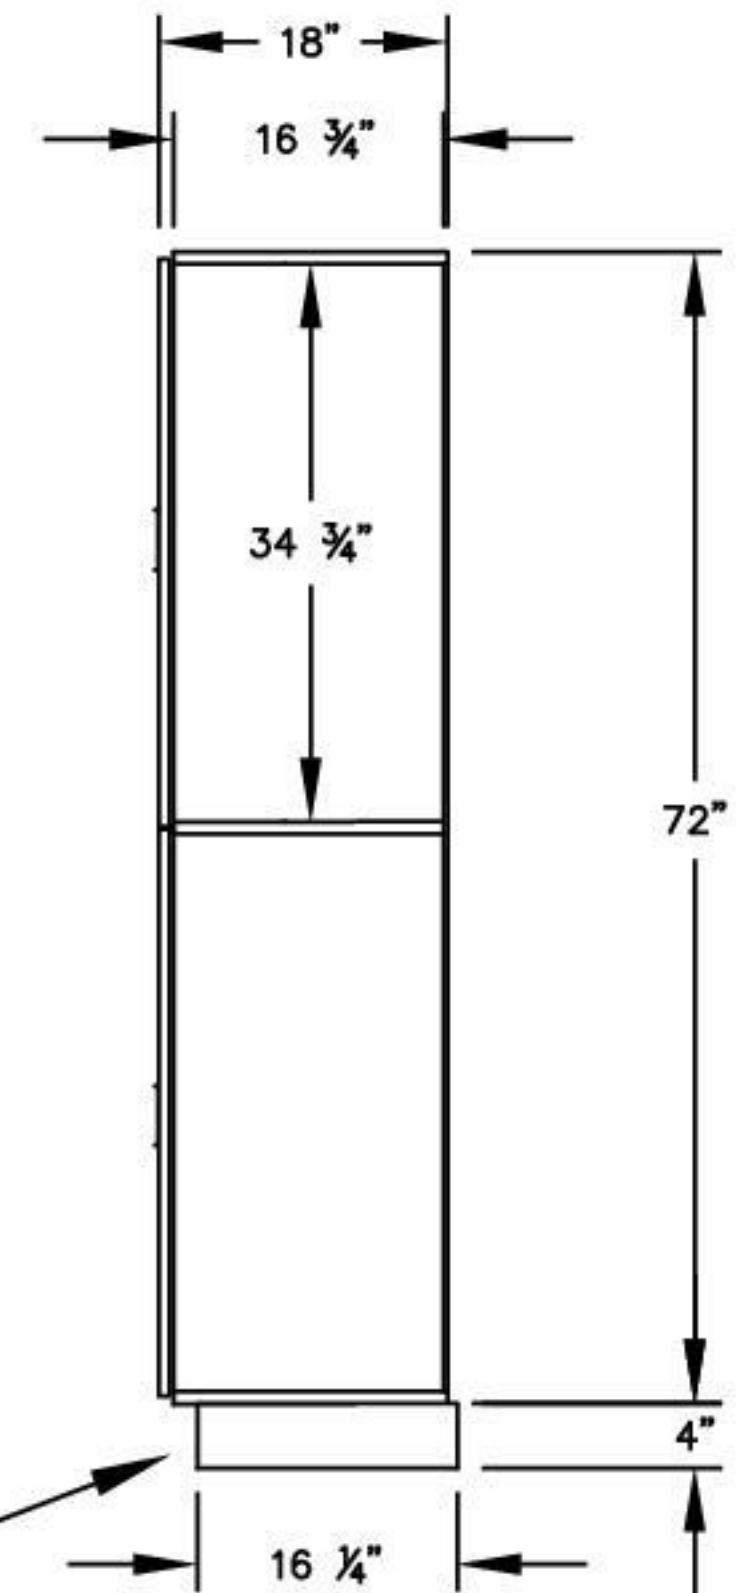

(NOTE: DESIGNER LOCKER SHOWN WITHOUT SIDE PANEL OR SLOPING HOOD. PLEASE ORDER SEPARATELY.)

MODEL #32368
12" WIDE DOUBLE TIER
DESIGNER WOOD LOCKER – 3 WIDE

(6) LOCKER COMPARTMENTS
 EACH COMPARTMENT:
 10-3/4" W x 34-3/4" H x 16-3/4" D

SIDE VIEW

(BASES ARE MADE OF INDUSTRIAL GRADE PARTICLEBOARD AND ARE COVERED IN A DURABLE BLACK LAMINATE. PLEASE SET BASE TO ALLOW 5/8" BETWEEN THE BACK OF THE LOCKER AND THE WALL FOR AIR VENTILATION.)

MODEL #32368

12" WIDE DOUBLE TIER
 DESIGNER WOOD LOCKER
 SIX FEET HIGH (ADD 4" FOR BASE)

AVAILABLE FINISHES: GRAY, BLUE, BLACK,
 MAPLE, CHERRY OR MAHOGANY