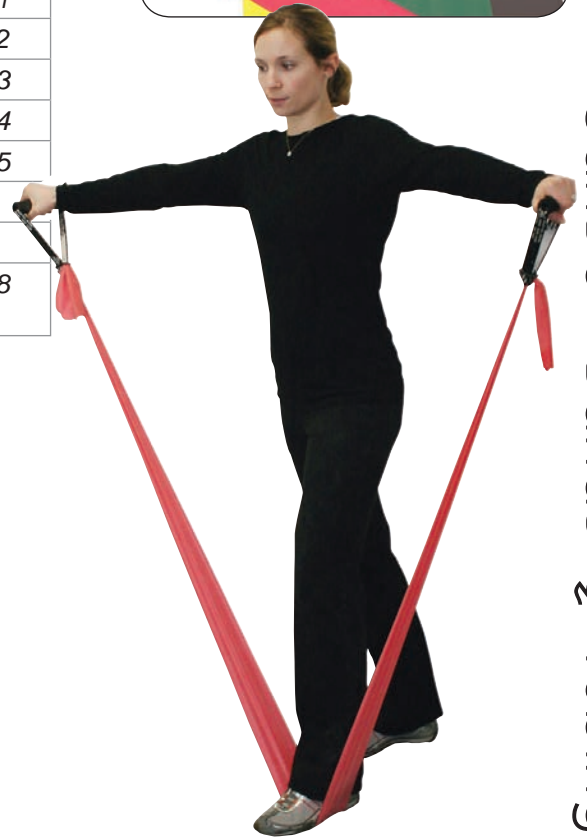

exercise bands and tubing

low powder exercise bands*

- lightweight and portable exercise solution for upper or lower body exercise
- effective when used alone or with handles and anchors
- available in 8 color-coded resistance levels
- Perf 100® is perforated every 5 feet for 60 perfect pieces per roll

color	resistance level	6-yd dispenser	50-yd dispenser	Perf 100® dispenser
<i>tan</i>	<i>xx-light</i>	10-5210	10-5220	N/A
<i>yellow</i>	<i>x-light</i>	10-5211	10-5221	10-5191
<i>red</i>	<i>light</i>	10-5212	10-5222	10-5192
<i>green</i>	<i>medium</i>	10-5213	10-5223	10-5193
<i>blue</i>	<i>heavy</i>	10-5214	10-5224	10-5194
<i>black</i>	<i>x-heavy</i>	10-5215	10-5225	10-5195
<i>silver</i>	<i>xx-heavy</i>	10-5216	10-5226	N/A
<i>gold</i>	<i>xxx-heavy</i>	10-5217	10-5227	N/A
<i>5 roll set</i>	<i>yel, red, grn, blu, blk</i>	10-5218	10-5228	10-5198

Cando® Bands & Tubing

exercise tubing*

- an economic solution for rehabilitation and strength training
- lightweight resistance tubing is compact and portable
- effective when used alone or with handles and anchors
- available in 8 color-coded resistance levels

band/tubing accessory kit

- accessories to enhance a band or tubing workout
- includes adjustable foam handles (pair), door anchor, and loop stirrup anchor
10-5334 accessory kit