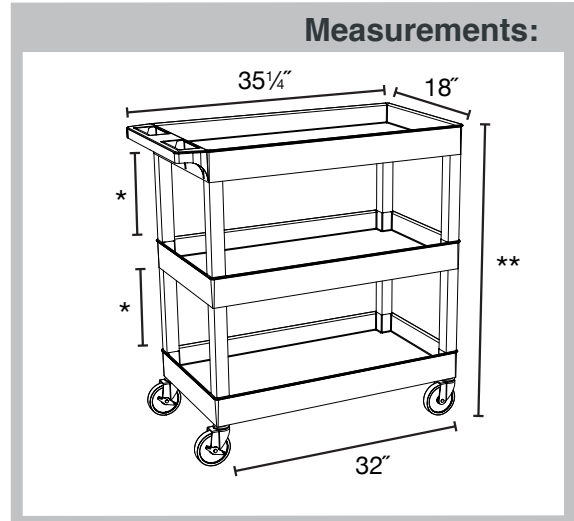

# Plastic Utility Carts

32" x 18" Shelves

**EC111-G**  
32"W x 18"D x 36¼"H

\*- Above Tub= 10½" H  
Above Flat= 12½" H

\*\* - More Than Two Tub= 36¼" H  
More Than Two Flat= 34½" H

**EC112-B**  
32"W x 18"D x 36¼"H

**EC121-G**  
32"W x 18"D x 36¼"H

**EC211-B**  
32"W x 18"D x 36¼"H

**EC221-G**  
32"W x 18"D x 34½"H

**EC212-B**  
32"W x 18"D x 34½"H

**EC122-G**  
32"W x 18"D x 34½"H