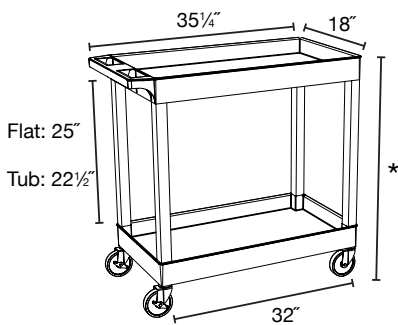

## 32" x 18" Shelves

**EC11-B**  
32"W x 18"D x 34½"H

- 32" W x 18" D tub shelves are 2½" in depth
- 33% More capacity than a standard 24" W x 18" D cart
- Has an ergonomic push handle molded into the top shelf, top flat shelf includes metal support bars
- Four 4" full swivel casters, two with locking brake
- Available in black or gray
- Shelves and legs are constructed with an injection molded thermoplastic resin
- 400 Lb. weight capacity (evenly distributed)
- Tub shelves are 3½" H, flat shelves are 1¾" H

**EC22-G**  
32"W x 18"D x 33"H

**EC12-B**  
32"W x 18"D x 32½"H

**NEW**

**MADE IN  
USA**

### Measurements:

\* - Varies by model

**EC21-G**  
32"W x 18"D x 32½"H

**EC222-B**  
32"W x 18"D x 34½"H