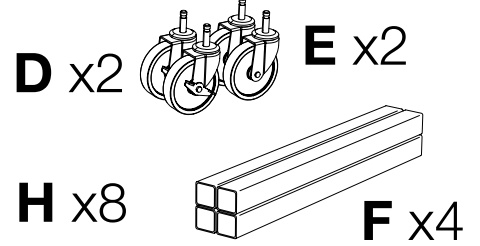

www.luxorfurn.com
www.hwilson.com

Parts List

Tools Required

- Rubber Mallet
- Phillips Screwdriver

2 Shelf 18 x 32 Tub Cart Instructions w/ Cross Bar Supports

1

2

3